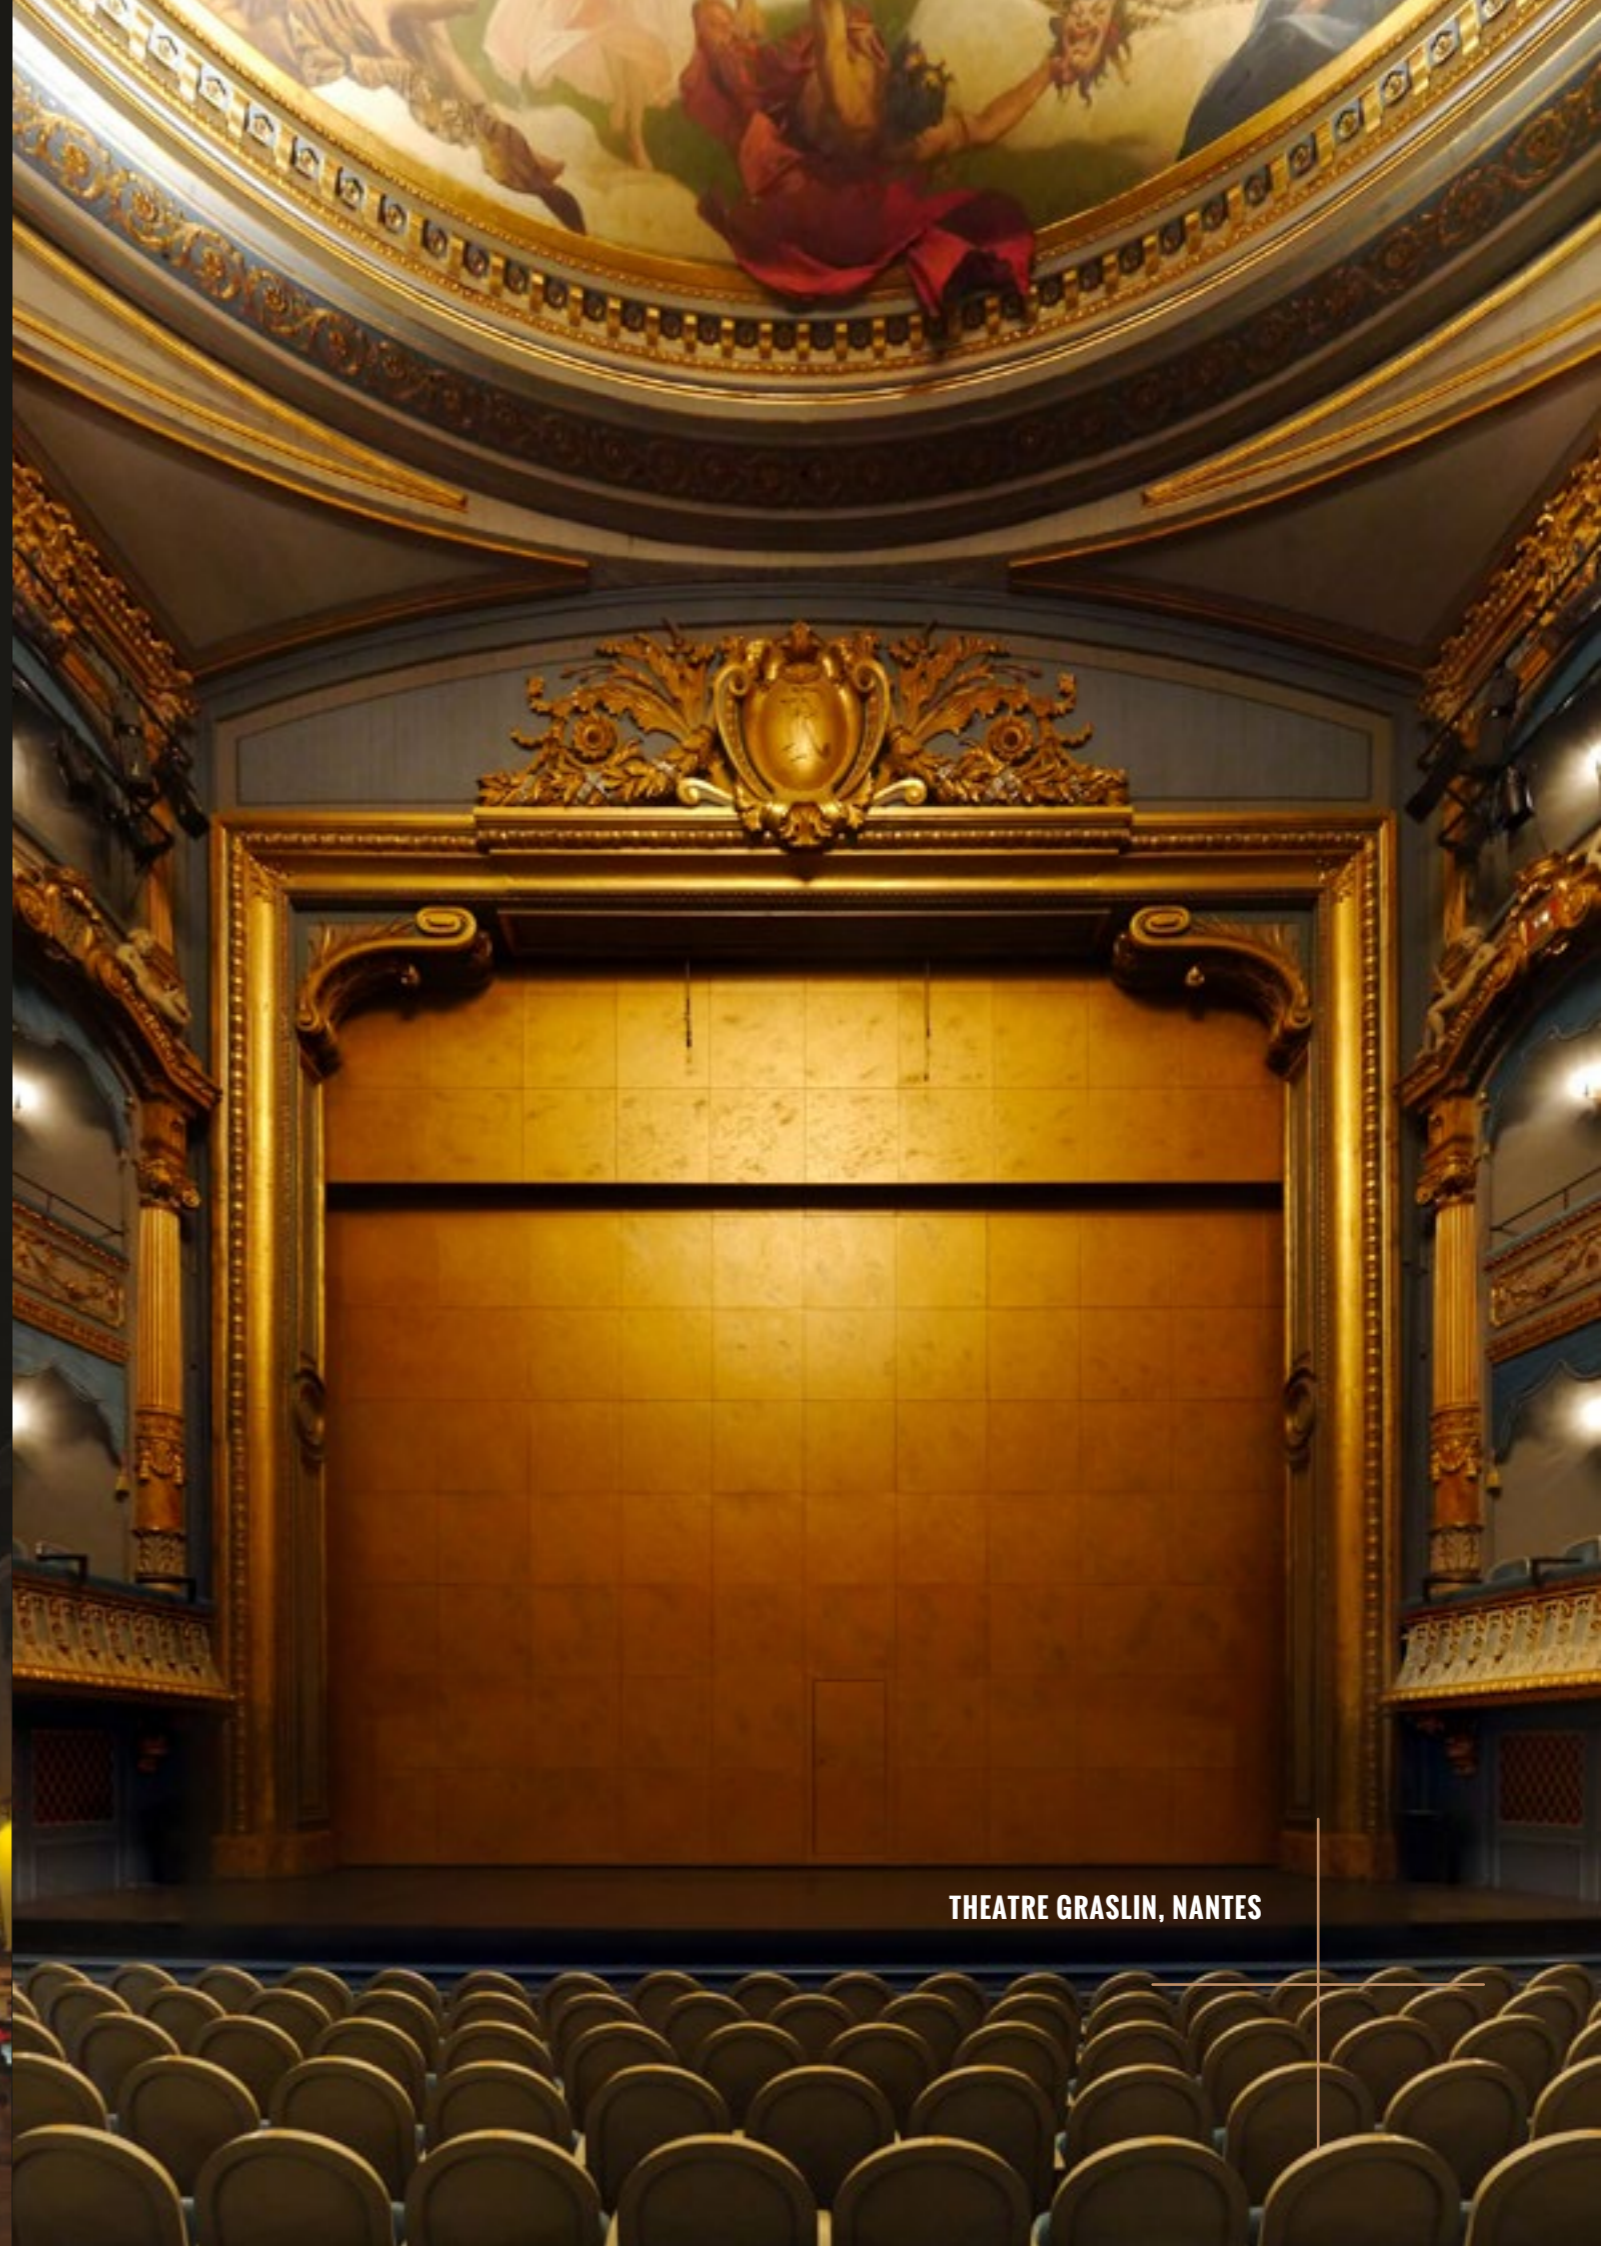

THEATRE GRASLIN, NANTES