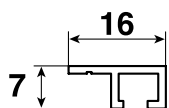

DOUBLE ACTION

DESCRIPTION

Possibility of simultaneously handling panels, curtains, sheers, drapes
 ■ Mounting : ceiling or wall

Mark	Designation	Mark	Designation
1	Profile length 6 meters - Velcro insert aluminum	4	60 mm wall support
2	Profile end piece	5	Mini-runner
3	Ceiling wall support 30 mm	6	Clip-on end lock

ALUMINUM MINI-RAIL - FOR MULTI-USE - SIMPLE AND EFFICIENT MOUNTING AND OPERATION

DESCRIPTION

■ Mounting : direct for windows Sheers and curtains -
 Tighten top and bottom - picture hanging

Mark	Designation	Mark	Designation
1	ELETT rail - white or black 600 cm	3	Mini-end lacks
2	Mini-runners	4	Plexiglas draw rods