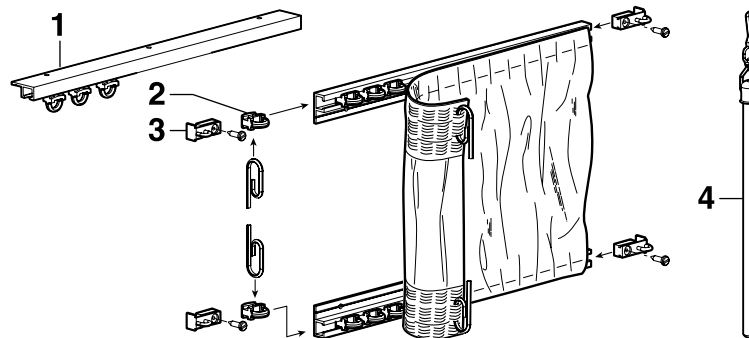

ALUMINIUM PROFILE WITH VELCRO INSERT - SIMPLE OR DOUBLE ACTION

SIMPLE ACTION

DESCRIPTION

Aluminum profile - length 600 cm - velcro insert - white
 ■ Use : valance - fixed drapes - ceiling and wall fabrics
 ■ Mounting : ceiling or wall

DOUBLE ACTION

DESCRIPTION

Possibility of simultaneously handling panels, curtains, sheers, drapes
 ■ Mounting : ceiling or wall

Mark	Designation	Mark	Designation
1	Profile length 6 meters - Velcro insert aluminum	4	60 mm wall support
2	Profile end piece	5	Mini-runner
3	Ceiling wall support 30 mm	6	Clip-on end lock

ALUMINUM MINI-RAIL - FOR MULTI-USE - SIMPLE AND EFFICIENT MOUNTING AND OPERATION

DESCRIPTION

■ Mounting : direct for windows Sheers and curtains -
 Tighten top and bottom - picture hanging

Mark	Designation	Mark	Designation
1	ELETT rail - white or black 600 cm	3	Mini-end lacks
2	Mini-runners	4	Plexiglas draw rods