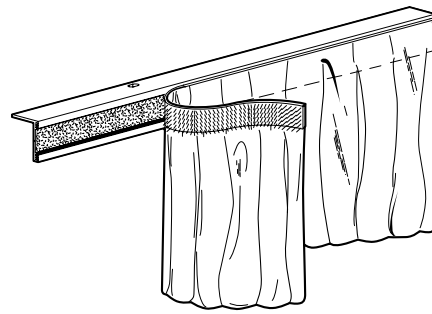

ALUMINIUM PROFILE WITH VELCRO INSERT - SIMPLE OR DOUBLE ACTION

SIMPLE ACTION

DESCRIPTION

Aluminum profile - length 600 cm - velcro insert - white
 ■ Use : valance - fixed drapes - ceiling and wall fabrics
 ■ Mounting : ceiling or wall

DOUBLE ACTION

DESCRIPTION

Possibility of simultaneously handling panels, curtains, sheers, drapes
 ■ Mounting : ceiling or wall

Mark	Designation	Mark	Designation
1	Profile length 6 meters - Velcro insert aluminum	4	60 mm wall support
2	Profile end piece	5	Mini-runner
3	Ceiling wall support 30 mm	6	Clip-on end lock

ALUMINUM MINI-RAIL - FOR MULTI-USE - SIMPLE AND EFFICIENT MOUNTING AND OPERATION

DESCRIPTION

■ Mounting : direct for windows Sheers and curtains -
 Tighten top and bottom - picture hanging

Mark	Designation	Mark	Designation
1	ELETT rail - white or black 600 cm	3	Mini-end lacks
2	Mini-runners	4	Plexiglas draw rods