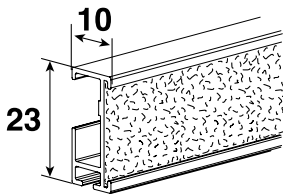

ALUMINIUM PROFILE WITH VELCRO INSERT - SIMPLE OR DOUBLE ACTION

SIMPLE ACTION

DESCRIPTION

Aluminum profile - length 600 cm - velcro insert - white
 ■ Use : valance - fixed drapes - ceiling and wall fabrics
 ■ Mounting : ceiling or wall

DOUBLE ACTION

DESCRIPTION

Possibility of simultaneously handling panels, curtains, sheers, drapes
 ■ Mounting : ceiling or wall

Mark	Designation	Mark	Designation
1	Profile length 6 meters - Velcro insert aluminum	4	60 mm wall support
2	Profile end piece	5	Mini-runner
3	Ceiling wall support 30 mm	6	Clip-on end lock

ALUMINUM MINI-RAIL - FOR MULTI-USE - SIMPLE AND EFFICIENT MOUNTING AND OPERATION

DESCRIPTION

■ Mounting : direct for windows Sheers and curtains -
 Tighten top and bottom - picture hanging

Mark	Designation	Mark	Designation
1	ELETT rail - white or black 600 cm	3	Mini-end lacks
2	Mini-runners	4	Plexiglas draw rods