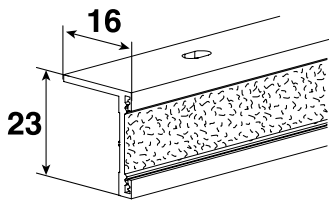

ALUMINIUM PROFILE WITH VELCRO INSERT - SIMPLE OR DOUBLE ACTION

SIMPLE ACTION

DESCRIPTION

Aluminum profile - length 600 cm - velcro insert - white
 ■ Use : valance - fixed drapes - ceiling and wall fabrics
 ■ Mounting : ceiling or wall

DOUBLE ACTION

DESCRIPTION

Possibility of simultaneously handling panels, curtains, sheers, drapes
 ■ Mounting : ceiling or wall

Mark	Designation	Mark	Designation
1	Profile length 6 meters - Velcro insert aluminum	4	60 mm wall support
2	Profile end piece	5	Mini-runner
3	Ceiling wall support 30 mm	6	Clip-on end lock

ALUMINUM MINI-RAIL - FOR MULTI-USE - SIMPLE AND EFFICIENT MOUNTING AND OPERATION

DESCRIPTION

■ Mounting : direct for windows Sheers and curtains -
 Tighten top and bottom - picture hanging

Mark	Designation	Mark	Designation
1	ELETT rail - white or black 600 cm	3	Mini-end lacks
2	Mini-runners	4	Plexiglas draw rods