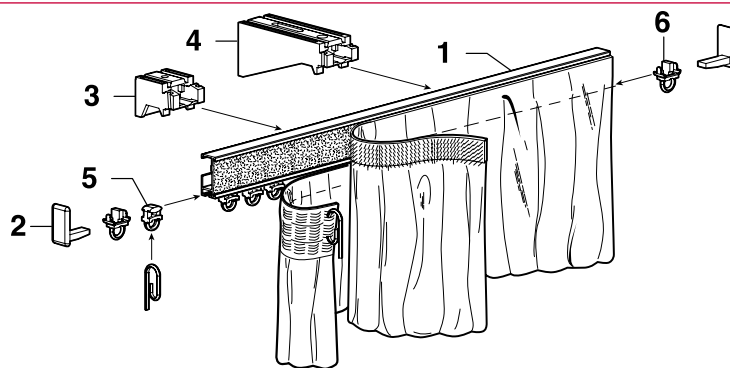

ALUMINIUM PROFILE WITH VELCRO INSERT - SIMPLE OR DOUBLE ACTION

SIMPLE ACTION

DESCRIPTION

Aluminum profile - length 600 cm - velcro insert - white
 ■ Use : valance - fixed drapes - ceiling and wall fabrics
 ■ Mounting : ceiling or wall

DOUBLE ACTION

DESCRIPTION

Possibility of simultaneously handling panels, curtains, sheers, drapes
 ■ Mounting : ceiling or wall

Mark	Designation	Mark	Designation
1	Profile length 6 meters - Velcro insert aluminum	4	60 mm wall support
2	Profile end piece	5	Mini-runner
3	Ceiling wall support 30 mm	6	Clip-on end lock

ALUMINUM MINI-RAIL - FOR MULTI-USE - SIMPLE AND EFFICIENT MOUNTING AND OPERATION

DESCRIPTION

■ Mounting : direct for windows Sheers and curtains -
 Tighten top and bottom - picture hanging

Mark	Designation	Mark	Designation
1	ELETT rail - white or black 600 cm	3	Mini-end lacks
2	Mini-runners	4	Plexiglas draw rods