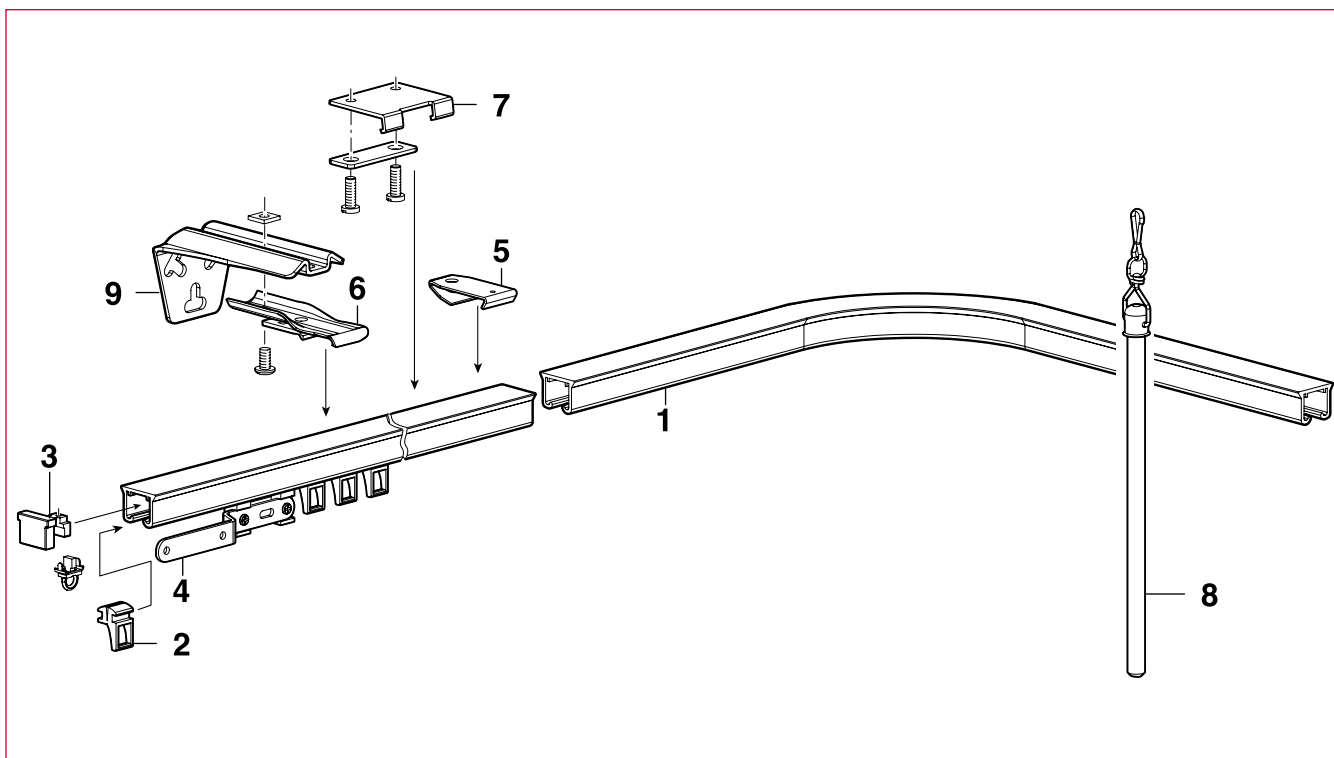

WHITE ALUMINUM TRACK - MULTI-PURPOSE - SILENT - BENDABLE

DESCRIPTION

Aluminum rail - section 20/14 mm - Length 7 meters

Asymmetric runners for a more elegant curtain - runner and clip-on end lock simplified use

- Operation and assembly : very simple to assembly - cord operation possible
- Opening : central - lateral - multiple
- Mounting : ceiling including hangers up to 150 cm and wall with brackets from 5 to 20 cm

Mark	Designation	Mark	Designation
1	KONTRAKT rail section 20/14	5	Simple ceiling support
2	Asymmetric Delrin clip-on runner	6	Ceiling support with bracket
3	Clip-on end-piece	7	Ceiling support profile connection
4	Curtain overlap arm	8	Draw rod 150 cm
		9	Wall support bracket offset 2, 10, 15, 20 cm