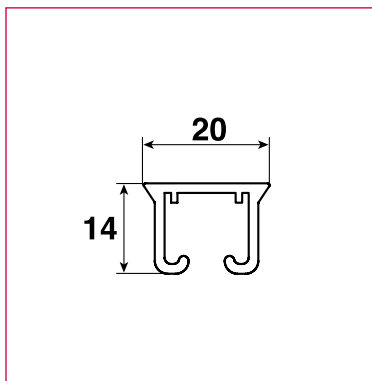

WHITE ALUMINUM TRACK - MULTI-PURPOSE - SILENT - BENDABLE

DESCRIPTION

Aluminum rail - section 20/14 mm - Length 7 meters

Asymmetric runners for a more elegant curtain - runner and clip-on end lock simplified use

- Operation and assembly : very simple to assembly - cord operation possible
- Opening : central - lateral - multiple
- Mounting : ceiling including hangers up to 150 cm and wall with brackets from 5 to 20 cm

Mark	Designation	Mark	Designation
1	KONTRAKT rail section 20/14	5	Simple ceiling support
2	Asymmetric Delrin clip-on runner	6	Ceiling support with bracket
3	Clip-on end-piece	7	Ceiling support profile connection
4	Curtain overlap arm	8	Draw rod 150 cm
		9	Wall support bracket offset 2, 10, 15, 20 cm