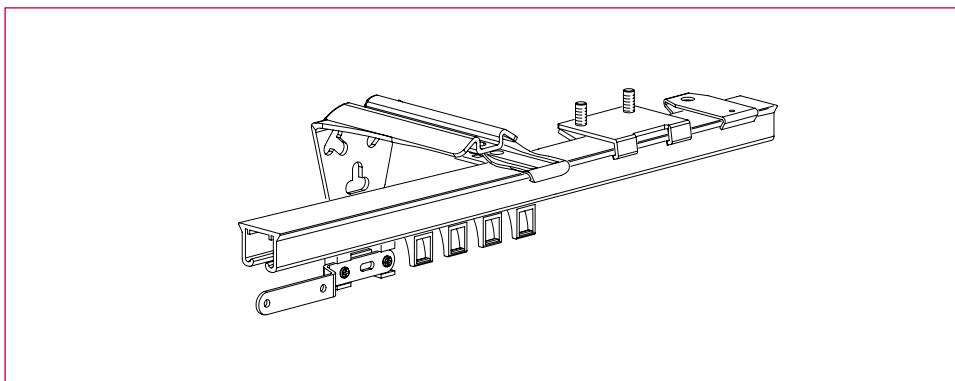

WHITE ALUMINUM TRACK - MULTI-PURPOSE - SILENT - BENDABLE

DESCRIPTION

Aluminum rail - section 20/14 mm - Length 7 meters

Asymmetric runners for a more elegant curtain - runner and clip-on end lock simplified use

- Operation and assembly : very simple to assembly - cord operation possible
- Opening : central - lateral - multiple
- Mounting : ceiling including hangers up to 150 cm and wall with brackets from 5 to 20 cm

Mark	Designation	Mark	Designation
1	KONTRAKT rail section 20/14	5	Simple ceiling support
2	Asymmetric Delrin clip-on runner	6	Ceiling support with bracket
3	Clip-on end-piece	7	Ceiling support profile connection
4	Curtain overlap arm	8	Draw rod 150 cm
		9	Wall support bracket offset 2, 10, 15, 20 cm