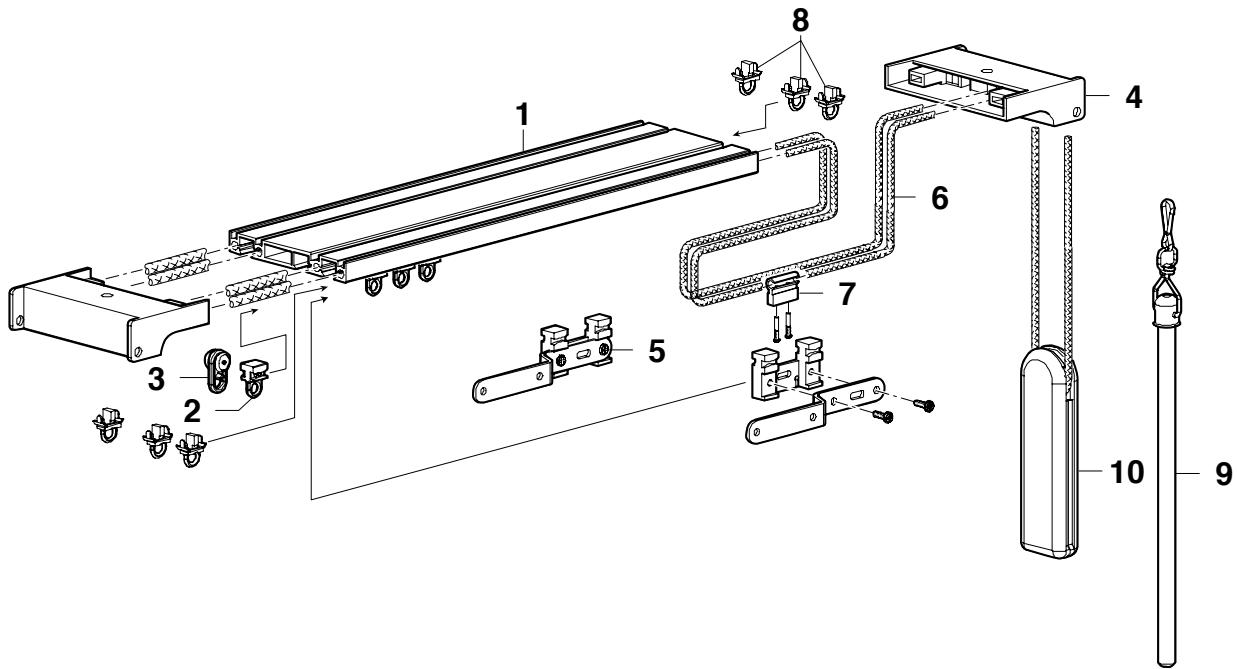

ONE-PIECE ALUMINUM RAIL - 3 CHANNELS -
WHITE LACQUERED - FOR HOTELS

USE

Elegant, thin, discreet, one-piece track for easy installation
1 channel for sheers - 2 close channels for 2 panels / pair of curtains
Aluminum rail - section 84 x 11 mm - 3-channel one-piece - length 6 meters

DESCRIPTION

- Operation - assembly : by pre-stretched cord or draw rods
- Opening : central - lateral - multiple
- Mounting : Directly on the ceiling with drilled holes - possibility of wall installation on brackets

Mark	Designation	Mark	Designation
1	MULTICANO rail section 84/11 3tracks - length 6 meters	6	Pre-stretched cord diameter 3.2
2	Runners	7	Cord connection
3	Rollers	8	Clip-on end lock
4	Pairs of pulleys	9	Draw rod 150cm
5	Metal overlap arm	10	Counterweight