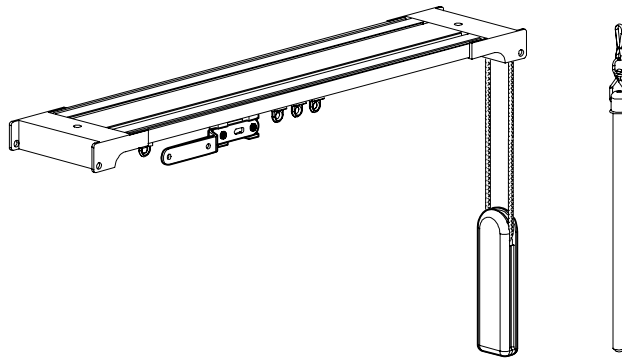

ONE-PIECE ALUMINUM RAIL - 3 CHANNELS -
WHITE LACQUERED - FOR HOTELS

USE

Elegant, thin, discreet, one-piece track for easy installation
1 channel for sheers - 2 close channels for 2 panels / pair of curtains
Aluminum rail - section 84 x 11 mm - 3-channel one-piece - length 6 meters

DESCRIPTION

- Operation - assembly : by pre-stretched cord or draw rods
- Opening : central - lateral - multiple
- Mounting : Directly on the ceiling with drilled holes - possibility of wall installation on brackets

Mark	Designation	Mark	Designation
1	MULTICANO rail section 84/11 3tracks - length 6 meters	6	Pre-stretched cord diameter 3.2
2	Runners	7	Cord connection
3	Rollers	8	Clip-on end lock
4	Pairs of pulleys	9	Draw rod 150cm
5	Metal overlap arm	10	Counterweight