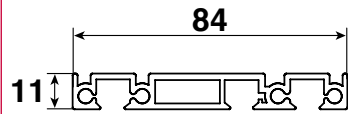

ONE-PIECE ALUMINUM RAIL - 3 CHANNELS -
WHITE LACQUERED - FOR HOTELS

USE

Elegant, thin, discreet, one-piece track for easy installation
1 channel for sheers - 2 close channels for 2 panels / pair of curtains
Aluminum rail - section 84 x 11 mm - 3-channel one-piece - length 6 meters

DESCRIPTION

- Operation - assembly : by pre-stretched cord or draw rods
- Opening : central - lateral - multiple
- Mounting : Directly on the ceiling with drilled holes - possibility of wall installation on brackets

Mark	Designation	Mark	Designation
1	MULTICANO rail section 84/11 3tracks - length 6 meters	6	Pre-stretched cord diameter 3.2
2	Runners	7	Cord connection
3	Rollers	8	Clip-on end lock
4	Pairs of pulleys	9	Draw rod 150cm
5	Metal overlap arm	10	Counterweight