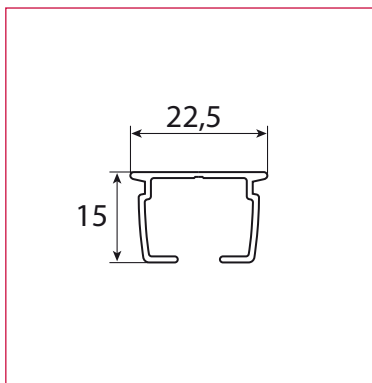

**ALUMINIUM TRACK WHITE OR SILVER - HIGH RESISTANCE - FUNCTIONAL - SILENT - BENDABLE**

**DESCRIPTIF**

Aluminium profile - section 22,5/15 mm - Length 6 meters  
 High resistance 15 kg/m  
 White & silver finishes  
 1,5 kg per roller - Perfect silent rolling (60 db)  
 Manually operated - Central - Lateral - Multiple opening  
 Blackout crossover by magnetic conductors  
 Mounting : ceiling & wall  
 Bendable on demand

Rep	Désignation	Rep	Désignation
1	PROJEKT 22,5/15 Profile	5	Simple ceiling bracket
2	Roller	6	Wall bracket 48 mm
3	Clip on end piece	7	Double wall bracket 108 mm
4	Crossover 135 mm	8	Curtain wand 150 cm
		9	Ajustable wall bracket 2, 10, 15, 20, 25 cm