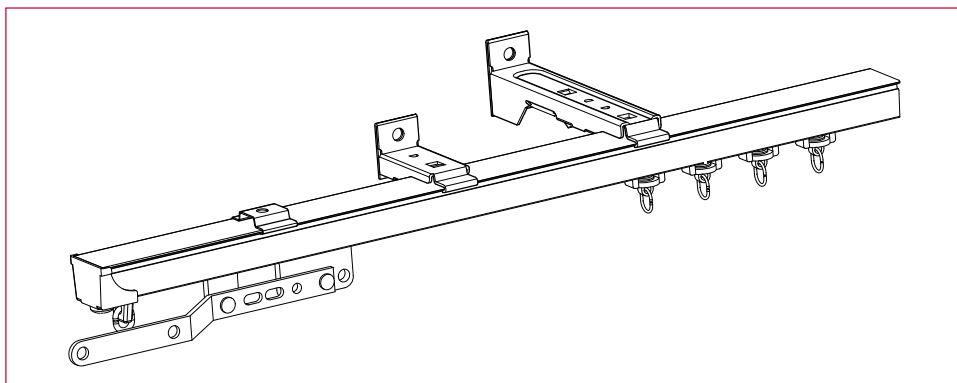

**ALUMINIUM TRACK WHITE OR SILVER - HIGH RESISTANCE - FUNCTIONAL - SILENT - BENDABLE**

**DESCRIPTIF**

Aluminium profile - section 22,5/15 mm - Length 6 meters  
 High resistance 15 kg/m  
 White & silver finishes  
 1,5 kg per roller - Perfect silent rolling (60 db)  
 Manually operated - Central - Lateral - Multiple opening  
 Blackout crossover by magnetic conductors  
 Mounting : ceiling & wall  
 Bendable on demand

Rep	Désignation	Rep	Désignation
1	PROJEKT 22,5/15 Profile	5	Simple ceiling bracket
2	Roller	6	Wall bracket 48 mm
3	Clip on end piece	7	Double wall bracket 108 mm
4	Crossover 135 mm	8	Curtain wand 150 cm
		9	Ajustable wall bracket 2, 10, 15, 20, 25 cm