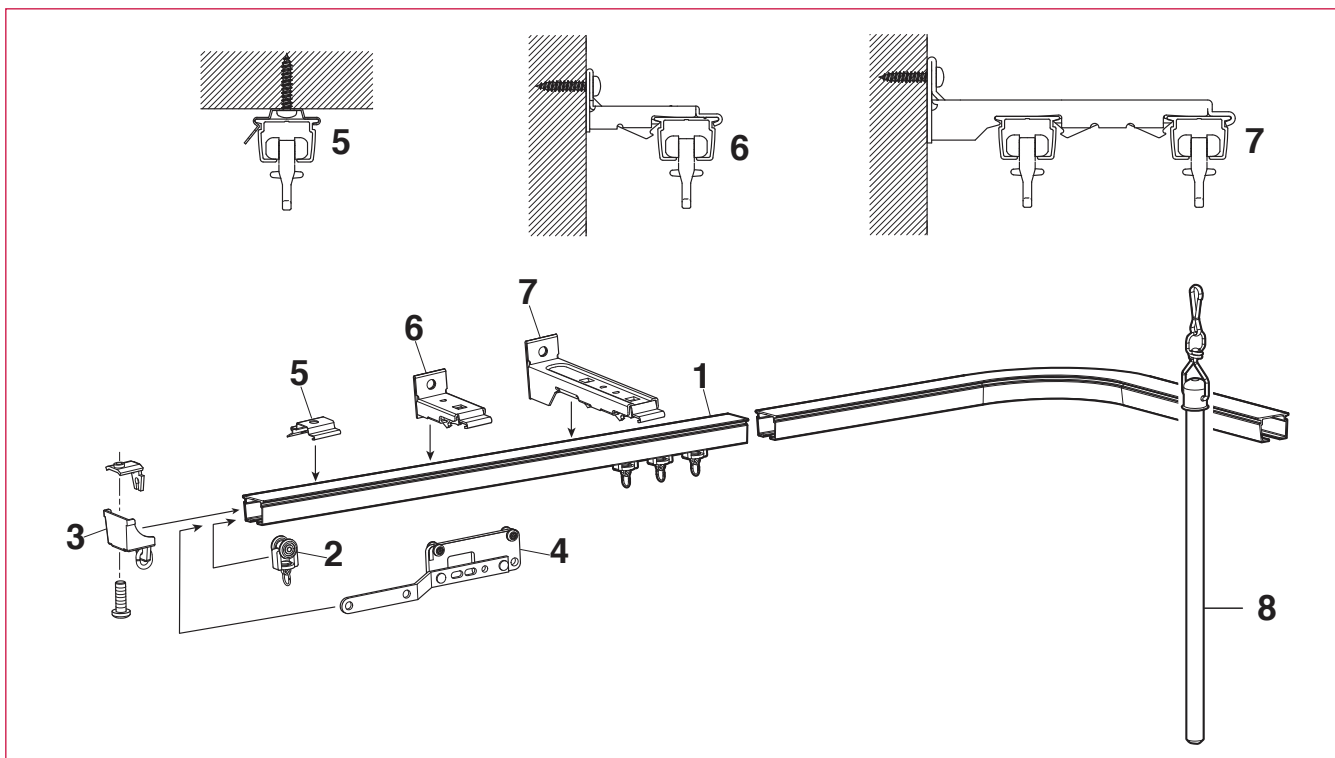

**ALUMINIUM TRACK WHITE OR SILVER - HIGH RESISTANCE - FUNCTIONAL - SILENT - BENDABLE**

**DESCRIPTIF**

Aluminium profile - section 22,5/15 mm - Length 6 meters  
 High resistance 15 kg/m  
 White & silver finishes  
 1,5 kg per roller - Perfect silent rolling (60 db)  
 Manually operated - Central - Lateral - Multiple opening  
 Blackout crossover by magnetic conductors  
 Mounting : ceiling & wall  
 Bendable on demand

Rep	Désignation	Rep	Désignation
1	PROJEKT 22,5/15 Profile	5	Simple ceiling bracket
2	Roller	6	Wall bracket 48 mm
3	Clip on end piece	7	Double wall bracket 108 mm
4	Crossover 135 mm	8	Curtain wand 150 cm
		9	Ajustable wall bracket 2, 10, 15, 20, 25 cm