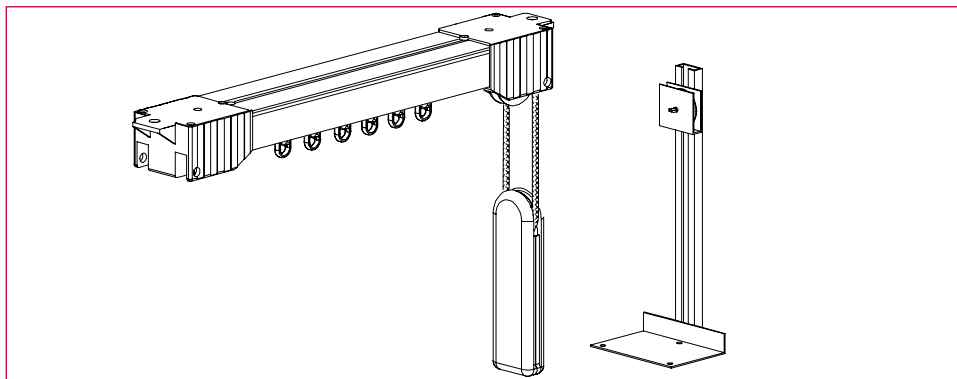

ONE-PIECE ALUMINUM RAIL - HEAVY AND STAGE CURTAINS - DOUBLE CHANNEL - CROSSOVER

DESCRIPTION

One-piece rail - 2 channels - section 57/30 mm aluminum or white finish - length 7 meters
Section connection for up to 20 meters long

- Operation - assembly : by braided rope 6 mm diameter inside channels
- Opening: central - lateral - crossover of 50 cm on request
- Mounting : directly on the ceiling or on wall brackets or hangers

| Mark | Designation |
|------|--|
| 1 | SCENO aluminum rails 57/30 SILVER or WHITE |
| 2 | Pair of pulleys |
| 3 | Cord connection |
| 4 | 100% polyester cord diameter 6 mm |
| 5 | Metal end lock |

| Mark | Designation |
|------|--------------------------|
| 6 | Roller for heavy weight |
| 7 | Metal section connection |
| 8 | Counterweight |
| 9 | Tighten pulley |