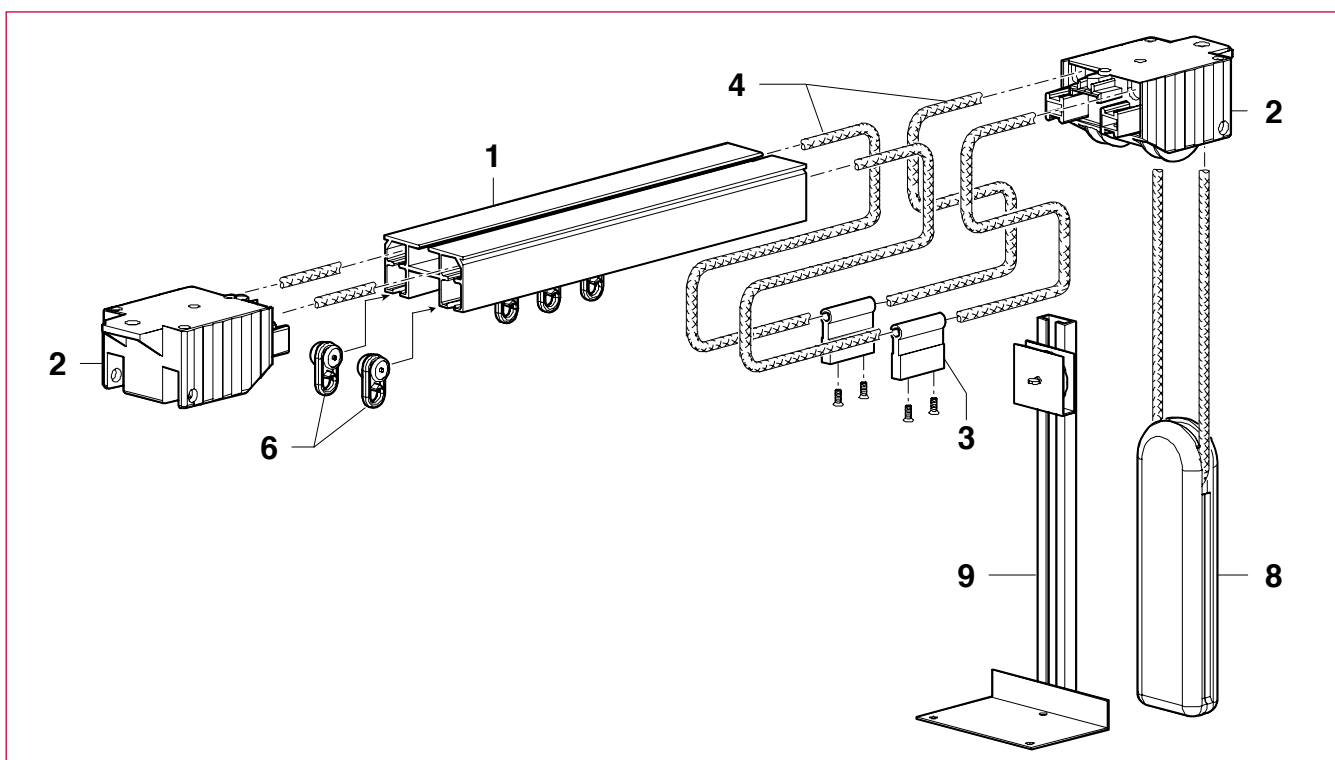

ONE-PIECE ALUMINUM RAIL - HEAVY AND STAGE CURTAINS - DOUBLE CHANNEL - CROSSOVER

DESCRIPTION

One-piece rail - 2 channels - section 57/30 mm aluminum or white finish - length 7 meters
Section connection for up to 20 meters long

- Operation - assembly : by braided rope 6 mm diameter inside channels
- Opening: central - lateral - crossover of 50 cm on request
- Mounting : directly on the ceiling or on wall brackets or hangers

| Mark | Designation |
|------|--|
| 1 | SCENO aluminum rails 57/30 SILVER or WHITE |
| 2 | Pair of pulleys |
| 3 | Cord connection |
| 4 | 100% polyester cord diameter 6 mm |
| 5 | Metal end lock |

| Mark | Designation |
|------|--------------------------|
| 6 | Roller for heavy weight |
| 7 | Metal section connection |
| 8 | Counterweight |
| 9 | Tighten pulley |