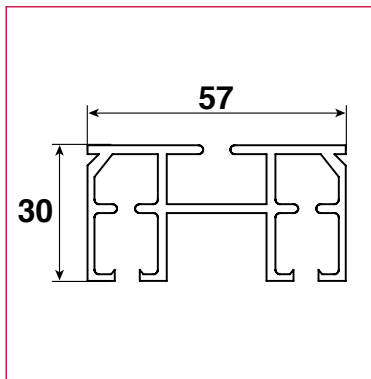

ONE-PIECE ALUMINUM RAIL - HEAVY AND STAGE CURTAINS - DOUBLE CHANNEL - CROSSOVER

DESCRIPTION

One-piece rail - 2 channels - section 57/30 mm aluminum or white finish - length 7 meters
Section connection for up to 20 meters long

- Operation - assembly : by braided rope 6 mm diameter inside channels
- Opening: central - lateral - crossover of 50 cm on request
- Mounting : directly on the ceiling or on wall brackets or hangers

| Mark | Designation |
|------|--|
| 1 | SCENO aluminum rails 57/30 SILVER or WHITE |
| 2 | Pair of pulleys |
| 3 | Cord connection |
| 4 | 100% polyester cord diameter 6 mm |
| 5 | Metal end lock |

| Mark | Designation |
|------|--------------------------|
| 6 | Roller for heavy weight |
| 7 | Metal section connection |
| 8 | Counterweight |
| 9 | Tighten pulley |