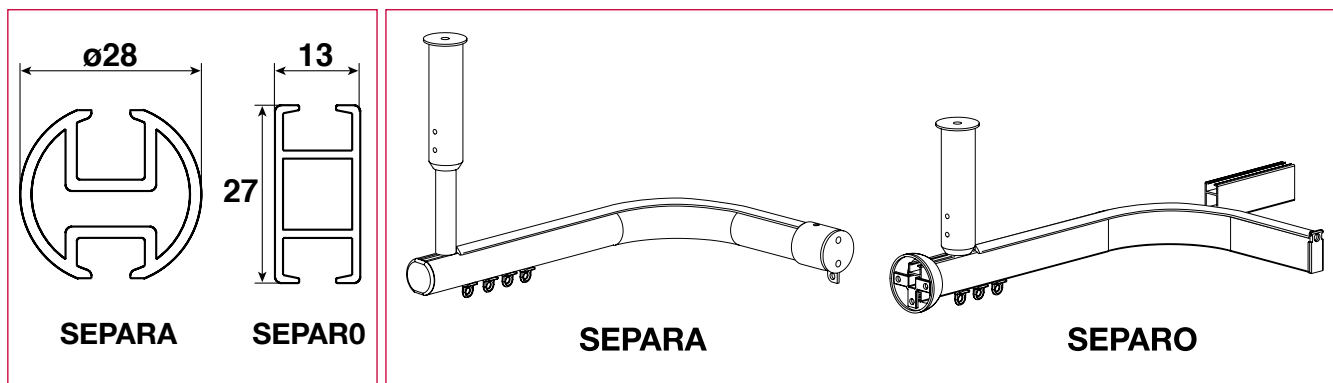

LACQUERED ALUMINUM RAIL FOR SEPARATIONS  
CURTAINS SHOWERS - HOSPITALS - BENDABLE

**DESCRIPTION**

LACQUERED ALUMINUM rail - section 27/13 and diameter 28 mm - length 6 meters  
Joining recommended up to 10 meters for 5 kg - large radius - bendables to 90°

- Hand or plexiglas draw rod operated
- Mounting : either directly on the ceiling - or by adjustable hangers up to of 200 cm

Mark	Designation	Mark	Designation
1	SEPARO rail 27/13 mm	8	SEPARO / SEPARA metallic end-lack
2	SEPARA rail diameter 28 mm	9	Movable end-lock
3	Runner	10	SEPARA end-support
4	Off-center runner	11	SEPARA end-piece
4.1	Swiveling round runner	12	Adjustable ceiling support
5	SEPARO end support	13	Adjustable telescopic support height 150cm
6	Decorative end-piece for hiding SEPARO support	14	Clean upper trim
7	SEPARO end-piece	15	Plexiglas draw rod 150 cm