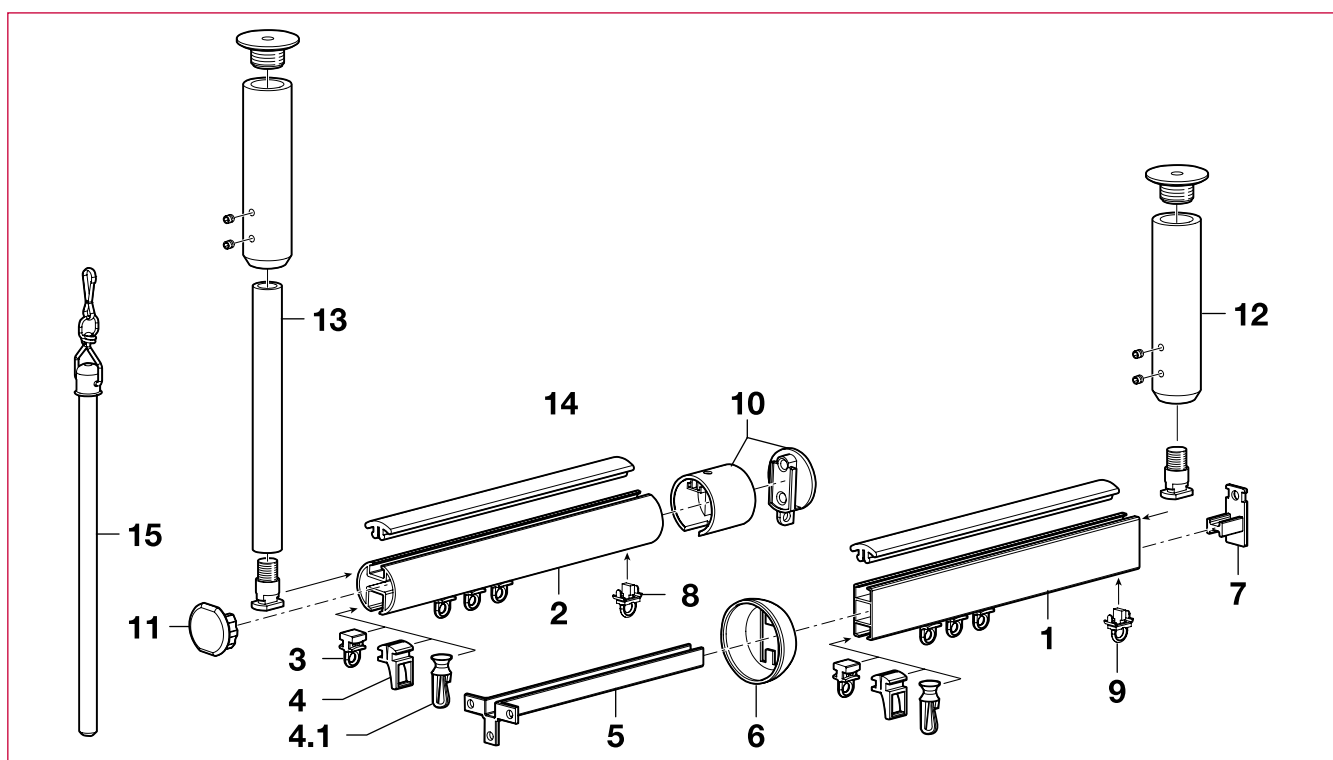

LACQUERED ALUMINUM RAIL FOR SEPARATIONS  
CURTAINS SHOWERS - HOSPITALS - BENDABLE

**DESCRIPTION**

LACQUERED ALUMINUM rail - section 27/13 and diameter 28 mm - length 6 meters  
Joining recommended up to 10 meters for 5 kg - large radius - bendables to 90°

- Hand or plexiglas draw rod operated
- Mounting : either directly on the ceiling - or by adjustable hangers up to of 200 cm

Mark	Designation	Mark	Designation
1	SEPARO rail 27/13 mm	8	SEPARO / SEPARA metallic end-lack
2	SEPARA rail diameter 28 mm	9	Movable end-lock
3	Runner	10	SEPARA end-support
4	Off-center runner	11	SEPARA end-piece
4.1	Swiveling round runner	12	Adjustable ceiling support
5	SEPARO end support	13	Adjustable telescopic support height 150cm
6	Decorative end-piece for hiding SEPARO support	14	Clean upper trim
7	SEPARO end-piece	15	Plexiglas draw rod 150 cm