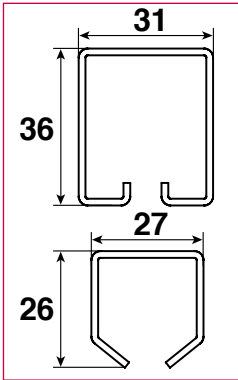

RAILS AND CURTAIN TRACKS FOR FRONTSTAGE  
BACKSTAGE / LEGS / VALANCES - GRIDS

**DESCRIPTION**

Galvanized steel or aluminum rails for SHOWTRACK 250 - 350 - 150 curtain tracks, thickness 1.5 section 27/26 and 36/31 - quality label  
Highly resistant aluminum rail and curtain tracks for SCENO and ELEKTRO curtain tracks.  
Rail length 6 meters - multiplied up to 30 meters with connectors - bendable on request

- Manual or electric operation
- Mounting : wall - ceiling or by hangers
- **Projection screens** : manual or electric - ask for our collection

Mark	Designation	Mark	Designation
1	Stage rails for <b>valances and ciels</b> / section 27/26 - SHOWTRACK 250	4	<b>Frontstage and backstage curtain tracks</b> A - Manual operation of SCENO rope B - Electric operation, several powers of ELEKTRO
2	Supporting stage rails and <b>leg drop</b> guides section 36/31 - with end lack - SHOWTRACK 350	5	<b>Mounting supports</b> A1 - Wrapping support with threaded rod A2 - Wrapping support with wall mounting plate A3 - Wrapping support with ceiling mounting A4 - Mounting support under I-Beams
3	<b>Leg</b> rails - SHOWTRACK 150 - with swiveling and mobile axle - on backdrop of the stage depth - maximum recommended width 170 cm		