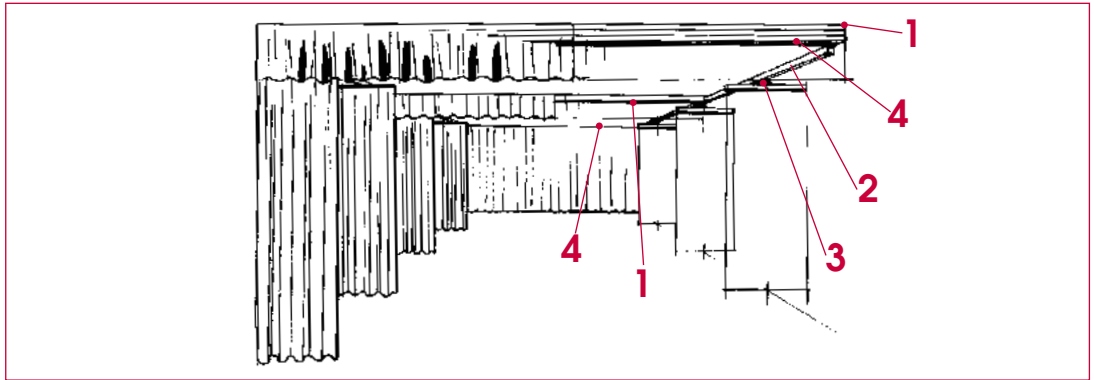

RAILS AND CURTAIN TRACKS FOR FRONTSTAGE  
BACKSTAGE / LEGS / VALANCES - GRIDS

**DESCRIPTION**

Galvanized steel or aluminum rails for SHOWTRACK 250 - 350 - 150 curtain tracks, thickness 1.5 section 27/26 and 36/31 - quality label  
Highly resistant aluminum rail and curtain tracks for SCENO and ELEKTRO curtain tracks.  
Rail length 6 meters - multiplied up to 30 meters with connectors - bendable on request

- Manual or electric operation
- Mounting : wall - ceiling or by hangers
- **Projection screens** : manual or electric - ask for our collection

Mark	Designation	Mark	Designation
1	Stage rails for <b>valances and ciels</b> / section 27/26 - SHOWTRACK 250	4	<b>Frontstage and backstage curtain tracks</b> A - Manual operation of SCENO rope B - Electric operation, several powers of ELEKTRO
2	Supporting stage rails and <b>leg drop</b> guides section 36/31 - with end lack - SHOWTRACK 350	5	<b>Mounting supports</b> A1 - Wrapping support with threaded rod A2 - Wrapping support with wall mounting plate A3 - Wrapping support with ceiling mounting A4 - Mounting support under I-Beams
3	<b>Leg</b> rails - SHOWTRACK 150 - with swiveling and mobile axle - on backdrop of the stage depth - maximum recommended width 170 cm		