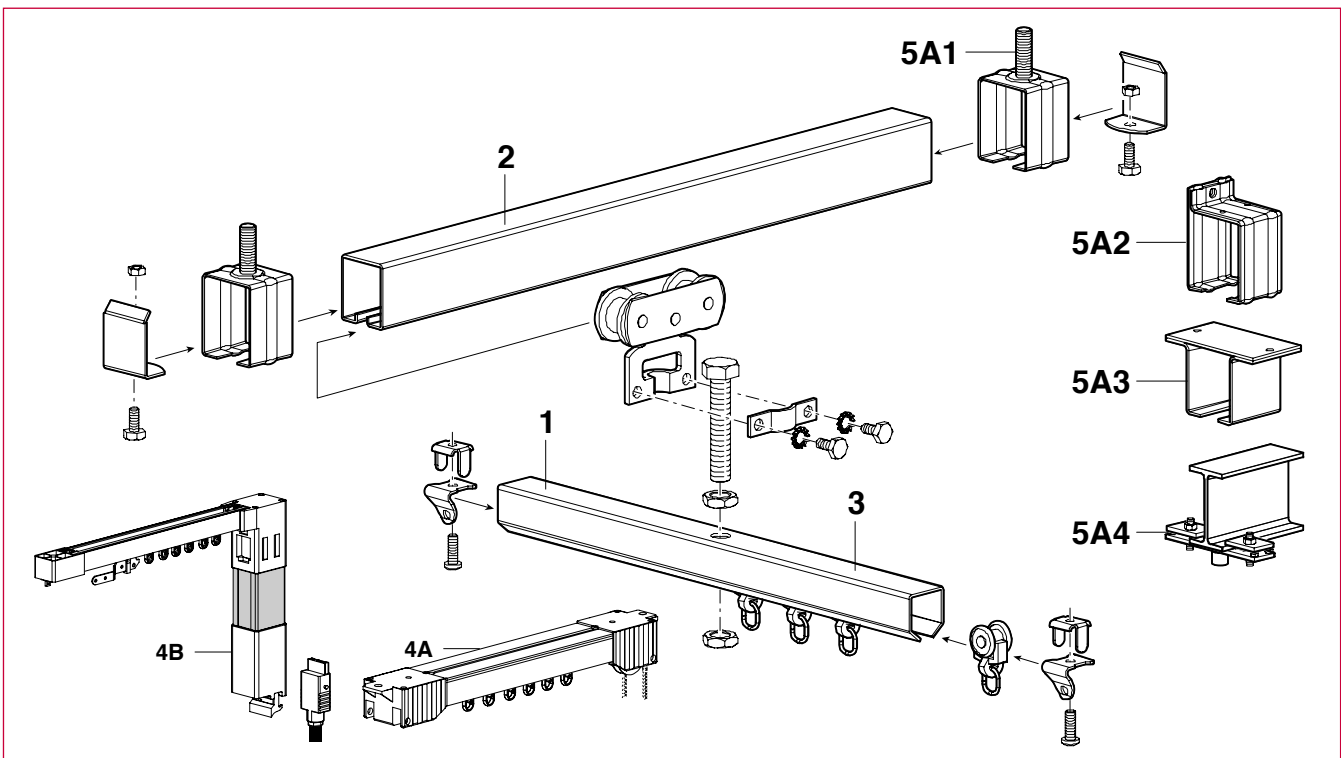

RAILS AND CURTAIN TRACKS FOR FRONTSTAGE  
BACKSTAGE / LEGS / VALANCES - GRIDS

**DESCRIPTION**

Galvanized steel or aluminum rails for SHOWTRACK 250 - 350 - 150 curtain tracks, thickness 1.5 section 27/26 and 36/31 - quality label  
Highly resistant aluminum rail and curtain tracks for SCENO and ELEKTRO curtain tracks.  
Rail length 6 meters - multiplied up to 30 meters with connectors - bendable on request

- Manual or electric operation
- Mounting : wall - ceiling or by hangers
- **Projection screens** : manual or electric - ask for our collection

Mark	Designation	Mark	Designation
1	Stage rails for <b>valances and ciels</b> / section 27/26 - SHOWTRACK 250	4	<b>Frontstage and backstage curtain tracks</b> A - Manual operation of SCENO rope B - Electric operation, several powers of ELEKTRO
2	Supporting stage rails and <b>leg drop</b> guides section 36/31 - with end lack - SHOWTRACK 350	5	<b>Mounting supports</b> A1 - Wrapping support with threaded rod A2 - Wrapping support with wall mounting plate A3 - Wrapping support with ceiling mounting A4 - Mounting support under I-Beams
3	<b>Leg</b> rails - SHOWTRACK 150 - with swiveling and mobile axle - on backdrop of the stage depth - maximum recommended width 170 cm		