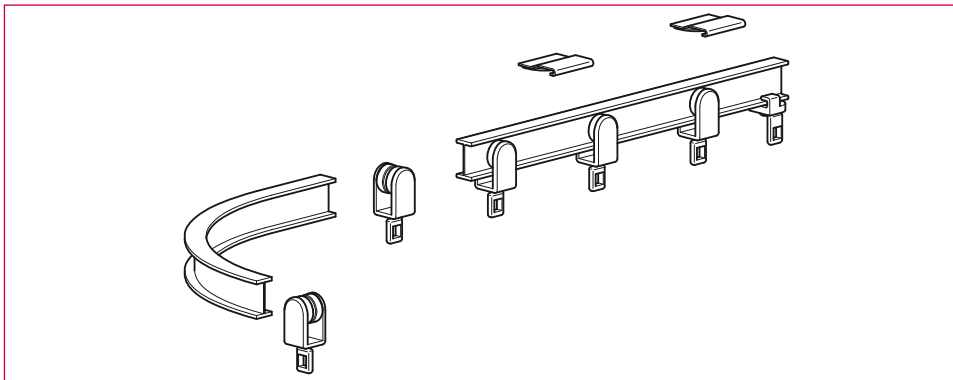

BENDABLE «I» TRACKS - LIGHT, MEDIUM & HEAVY WEIGHT CURTAINS

Rep	Désignation	Rep	Désignation
1	«I» white aluminium profile	5	Wall bracket
2	White runners	6	Angle bracket 10 cm
3	White end lock	7	White profile connection
4	White bracket		

SOFT 15 / 7 - LIGHT & MEDIUM WEIGHT CURTAINS

SOFT 24 / 12 - MEDIUM & HEAVY WEIGHT CURTAINS

SOFT 28 / 12 - MEDIUM & HEAVY WEIGHT CURTAINS