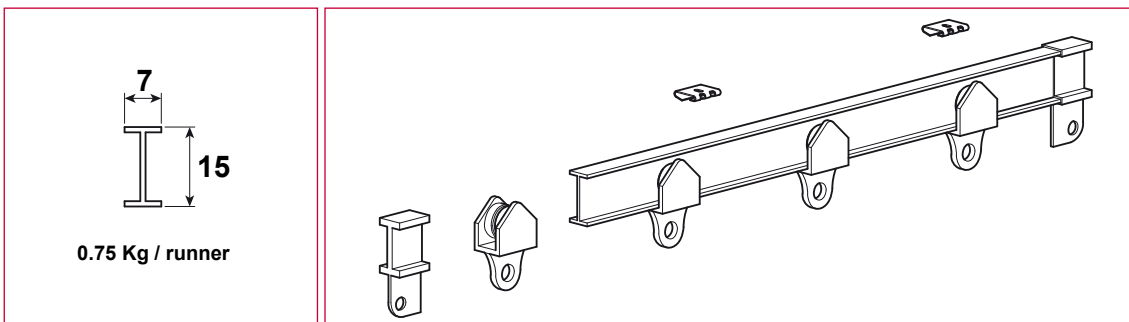

BENDABLE «I» TRACKS - LIGHT, MEDIUM & HEAVY WEIGHT CURTAINS

Rep	Désignation	Rep	Désignation
1	«I» white aluminium profile	5	Wall bracket
2	White runners	6	Angle bracket 10 cm
3	White end lock	7	White profile connection
4	White bracket		

SOFT 15 / 7 - LIGHT & MEDIUM WEIGHT CURTAINS

SOFT 24 / 12 - MEDIUM & HEAVY WEIGHT CURTAINS

SOFT 28 / 12 - MEDIUM & HEAVY WEIGHT CURTAINS