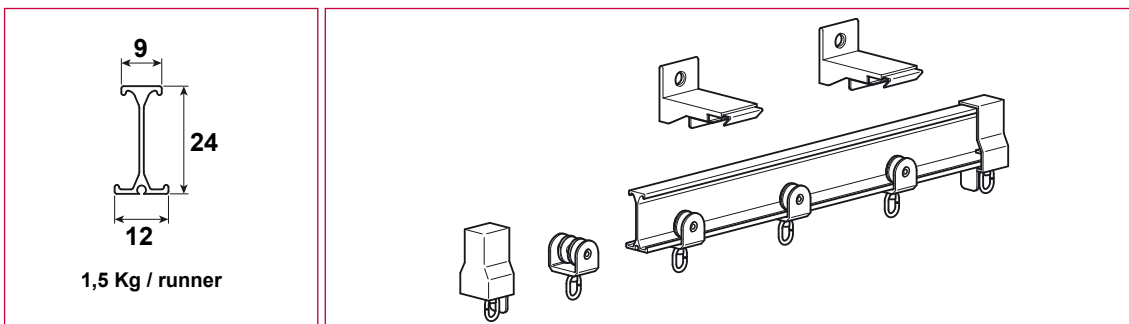

BENDABLE «I» TRACKS - LIGHT, MEDIUM & HEAVY WEIGHT CURTAINS

Rep	Désignation	Rep	Désignation
1	«I» white aluminium profile	5	Wall bracket
2	White runners	6	Angle bracket 10 cm
3	White end lock	7	White profile connection
4	White bracket		

SOFT 15 / 7 - LIGHT & MEDIUM WEIGHT CURTAINS

SOFT 24 / 12 - MEDIUM & HEAVY WEIGHT CURTAINS

SOFT 28 / 12 - MEDIUM & HEAVY WEIGHT CURTAINS