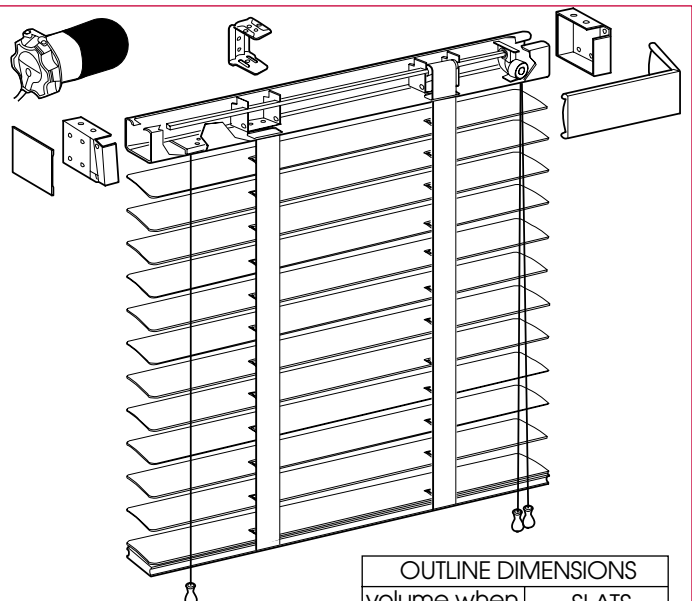

**WOOD OR ALUMINUM VENETIAN BLINDS**

**DESCRIPTION**

**AMISHADE ALU - ALUMINUM SLATS**

Slat width : 15 - 25 - 35 or 50 mm  
plain or microperforated - 70 colors.

- Manual or electrical operation
- Side controls
- Mounting : ceiling, wall or board

**DESCRIPTION**

**WOOD AMISHADE - WOOD SLATS**

Slat width : 25 - 35 - 50 and 70 mm (Abachi)

**40 colors of wood** - choice 01 decorative braids

- Can be operated manually or electrically
- Side controls
- Mounting : ceiling, wall or board
- Variation: Venetian wood exterior - 70 mm

OUTLINE DIMENSIONS		
volume when folded back	SLATS 15	SLATS 25
for 100 cm	9 cm	7 cm
150 cm	12 cm	8,5 cm
200 cm	14 cm	10 cm
250 cm	17,5 cm	13,5 cm

OUTLINE DIMENSIONS	
volume when folded back	SLATS 50
for 100 cm	18 cm
150 cm	22,5 cm
200 cm	27 cm
250 cm	37,5 cm