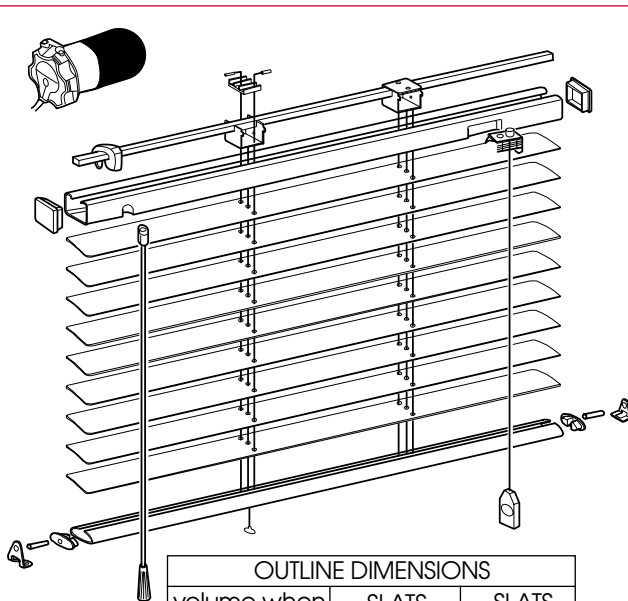

**WOOD OR ALUMINUM VENETIAN BLINDS**

**DESCRIPTION**

**AMISHADE ALU - ALUMINUM SLATS**

Slat width : 15 - 25 - 35 or 50 mm  
plain or microperforated - 70 colors.

- Manual or electrical operation
- Side controls
- Mounting : ceiling, wall or board

**DESCRIPTION**

**WOOD AMISHADE - WOOD SLATS**

Slat width : 25 - 35 - 50 and 70 mm (Abachi)

**40 colors of wood** - choice 01 decorative braids

- Can be operated manually or electrically
- Side controls
- Mounting : ceiling, wall or board
- Variation: Venetian wood exterior - 70 mm

OUTLINE DIMENSIONS		
volume when folded back	SLATS 15	SLATS 25
for 100 cm	9 cm	7 cm
150 cm	12 cm	8,5 cm
200 cm	14 cm	10 cm
250 cm	17,5 cm	13,5 cm

OUTLINE DIMENSIONS	
volume when folded back	SLATS 50
for 100 cm	18 cm
150 cm	22,5 cm
200 cm	27 cm
250 cm	37,5 cm