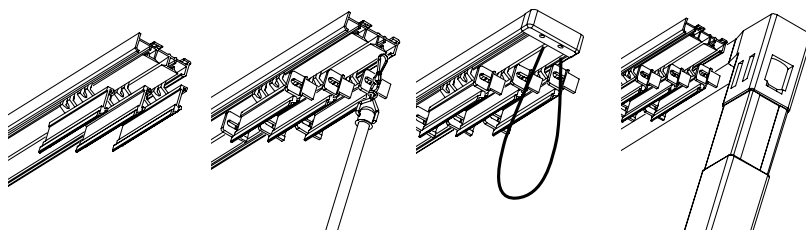

**JAPAMI BLIND : TEXTILE SLIDING PANELS**

**DESCRIPTION**

Panels on sliding rails for shading, separating and decorative purposes  
 Produced in all fabrics and specially selected materials  
 White Lacquered aluminium system.- panel holder with 2-3-4-5 channels  
 Aluminum panel holder with velcro insert in rollers aluminum load-bearing bar.  
 ■ Hand, Cord or Electric  
 ■ Mounting: ceiling using turning key, or on wall using offset brackets

Mark	Designation	Mark	Designation
1	White Lacquered aluminium profile system - 2 panels	6	Roller for panel holder
2	White Lacquered aluminium profile system - 3 panels	7	Panel driver
3	White Lacquered aluminium profile system - 4 panels	8	End-piece - cord pass
4	White Lacquered aluminium profile system - 5 panels	9	Panel driver aluminum load-bearing bar
5	White Lacquered aluminium panel holder inset with Velcro 6 m		