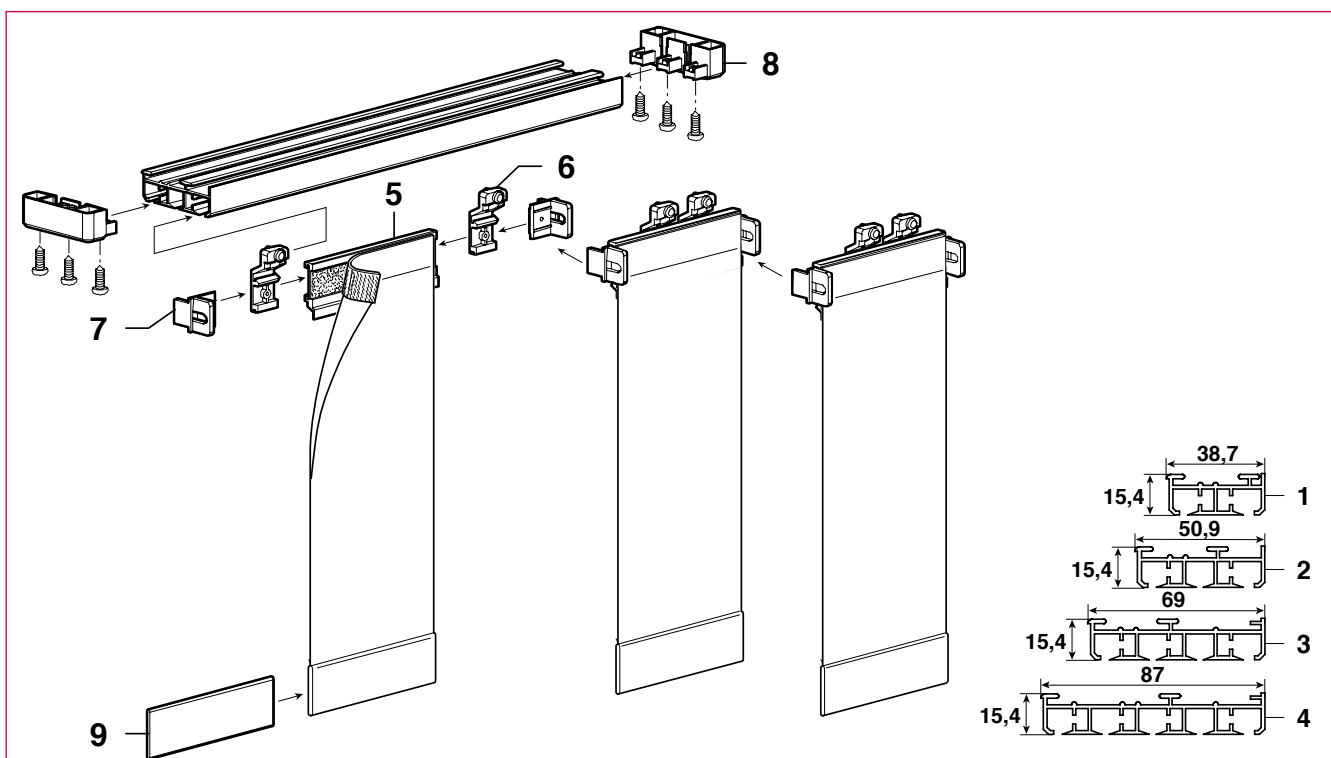

**JAPAMI BLIND : TEXTILE SLIDING PANELS**

**DESCRIPTION**

Panels on sliding rails for shading, separating and decorative purposes  
 Produced in all fabrics and specially selected materials  
 White Lacquered aluminium system.- panel holder with 2-3-4-5 channels  
 Aluminum panel holder with velcro insert in rollers aluminum load-bearing bar.  
 ■ Hand, Cord or Electric  
 ■ Mounting: ceiling using turning key, or on wall using offset brackets

Mark	Designation	Mark	Designation
1	White Lacquered aluminium profile system - 2 panels	6	Roller for panel holder
2	White Lacquered aluminium profile system - 3 panels	7	Panel driver
3	White Lacquered aluminium profile system - 4 panels	8	End-piece - cord pass
4	White Lacquered aluminium profile system - 5 panels	9	Panel driver aluminum load-bearing bar
5	White Lacquered aluminium panel holder inset with Velcro 6 m		