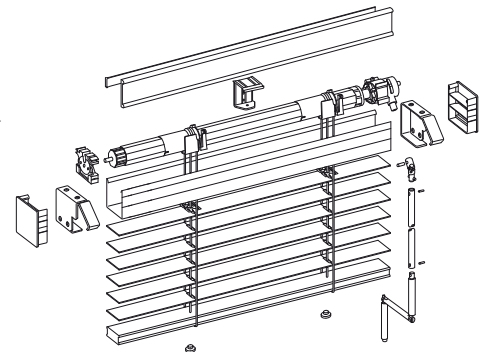

AMISHADE WOOD

FEATURES

Wood : ABACHI
Slat thickness : 3 mm
UV proofed

INDOOR WOODEN VENETIAN BLINDS

TECHNICAL AND DECORATIVE FEATURES

Colony

25 mm BLINDS SLATS

max surface 3 m²
weight : 1 kg 85 / m³
minimum/maximum width
300 mm 1400 mm
minimum : maximum height
300 mm / 2500 mm

OVERALL DIMENSIONS WHEN FOLDED :

BLIND HEIGHT	LADDER	BINDING
50 cm	11,5 cm	15 cm
100 cm	19 cm	24,5 cm
150 cm	27 cm	34 cm
200 cm	35 cm	43 cm
250 cm	42 cm	51 cm

- STRING MANUAL CONTROL
- RIGHT-LEFT OR GROUPED

35 mm BLINDS SLATS

max surface 5 m²
weight : 2 kg / m³
minimum/maximum width
300 mm 2000 mm
minimum : maximum height
300 mm / 3500 mm

OVERALL DIMENSIONS WHEN FOLDED :

BLIND HEIGHT	LADDER	BINDING
50 cm	11,5 cm	13,5 cm
100 cm	18 cm	20 cm
150 cm	24 cm	26 cm
200 cm	30 cm	32 cm
250 cm	36 cm	38 cm

- HANDLE MANUAL CONTROL

50 mm BLINDS SLATS

max surface 7,5 m²
weight : 2 kg 10 / m³
minimum/maximum width
300 mm 3000 mm
minimum : maximum height
300 mm / 3500 mm

OVERALL DIMENSIONS WHEN FOLDED :

BLIND HEIGHT	LADDER	BINDING
50 cm	11 cm	12 cm
100 cm	15 cm	17,5 cm
150 cm	20 cm	22,5 cm
200 cm	23,5 cm	27 cm
250 cm	27,5 cm	32 cm
300 cm	31,5 cm	37 cm

- ELECTRIC CONTROL
- TUBULAR MOTOR 200V
- ALL AUTOMATIC DEVICES ON REQUEST

70 mm BLINDS SLATS

max surface 7,5 m²
weight : 2 kg 10 / m³
minimum/maximum width
300 mm 3000 mm
minimum : maximum height
300 mm / 3500 mm

OVERALL DIMENSIONS WHEN FOLDED :

BLIND HEIGHT	LADDER	BINDING
100 cm	14 cm	15 cm
150 cm	18 cm	19 cm
200 cm	22 cm	23 cm
250 cm	26 cm	27 cm
300 cm	30 cm	31 cm
350 cm	34 cm	36 cm

Fire safety classification B-s2 – do **M1** possible.

Important notice : These blinds are made of wood. Wood is subjected to variation of tones, grains and is also subjected to warping. If the blinds are placed in a damp area, blinds slats may be veiled.