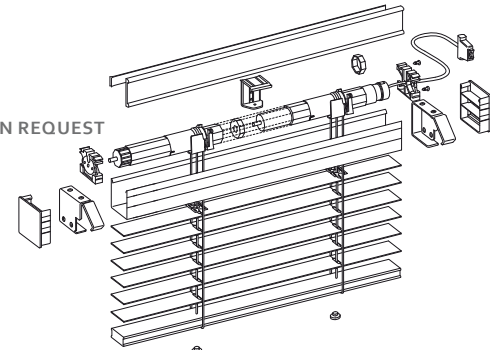

AMISHADE WOOD

FEATURES

Wood : ABACHI
Slat thickness : 3 mm
UV proofed

INDOOR WOODEN VENETIAN BLINDS

TECHNICAL AND DECORATIVE FEATURES

Colony

25 mm BLINDS SLATS

max surface 3 m²
weight : 1 kg 85 / m³
minimum/maximum width
300 mm 1400 mm
minimum : maximum height
300 mm / 2500 mm

OVERALL DIMENSIONS WHEN FOLDED :

BLIND HEIGHT	LADDER	BINDING
50 cm	11,5 cm	15 cm
100 cm	19 cm	24,5 cm
150 cm	27 cm	34 cm
200 cm	35 cm	43 cm
250 cm	42 cm	51 cm

- STRING MANUAL CONTROL
- RIGHT-LEFT OR GROUPED

35 mm BLINDS SLATS

max surface 5 m²
weight : 2 kg / m³
minimum/maximum width
300 mm 2000 mm
minimum : maximum height
300 mm / 3500 mm

OVERALL DIMENSIONS WHEN FOLDED :

BLIND HEIGHT	LADDER	BINDING
50 cm	11,5 cm	13,5 cm
100 cm	18 cm	20 cm
150 cm	24 cm	26 cm
200 cm	30 cm	32 cm
250 cm	36 cm	38 cm

- HANDLE MANUAL CONTROL

50 mm BLINDS SLATS

max surface 7,5 m²
weight : 2 kg 10 / m³
minimum/maximum width
300 mm 3000 mm
minimum : maximum height
300 mm / 3500 mm

OVERALL DIMENSIONS WHEN FOLDED :

BLIND HEIGHT	LADDER	BINDING
50 cm	11 cm	12 cm
100 cm	15 cm	17,5 cm
150 cm	20 cm	22,5 cm
200 cm	23,5 cm	27 cm
250 cm	27,5 cm	32 cm
300 cm	31,5 cm	37 cm

- ELECTRIC CONTROL
- TUBULAR MOTOR 200V
- ALL AUTOMATIC DEVICES ON REQUEST

70 mm BLINDS SLATS

max surface 7,5 m²
weight : 2 kg 10 / m³
minimum/maximum width
300 mm 3000 mm
minimum : maximum height
300 mm / 3500 mm

OVERALL DIMENSIONS WHEN FOLDED :

BLIND HEIGHT	LADDER	BINDING
100 cm	14 cm	15 cm
150 cm	18 cm	19 cm
200 cm	22 cm	23 cm
250 cm	26 cm	27 cm
300 cm	30 cm	31 cm
350 cm	34 cm	36 cm

Fire safety classification B-s2 – do **M1** possible.

Important notice : These blinds are made of wood. Wood is subjected to variation of tones, grains and is also subjected to warping. If the blinds are placed in a damp area, blinds slats may be veiled.