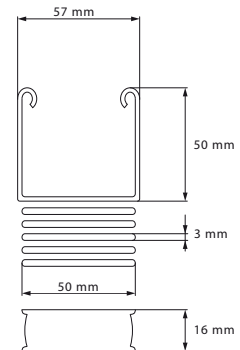

dimensions in mm

Fire safety classification B-s2 – do **M1** possible.

Important notice : These blinds are made of wood. Wood is subjected to variation of tones, grains and is also subjected to warping. If the blinds are placed in a damp area, blinds slats may be veiled.