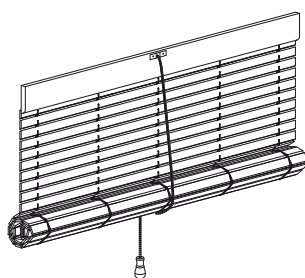

INDOOR - OUTDOOR BLINDS

■ QUALITIES

Privacy and shading blind
Resistant, aesthetic and inexpensive
Softness of the filtered light

■ INDOOR / OUTDOOR

All indoor or outdoor installations are possible according to your imagination :

- Rolling
- Wooden railings, sliding and adjustable panels
- Raising boat blinds fashion type etc....

■ MECHANISMS

- 25 mm articulated slats
- Control :
  - manual with a string
    or
  - electric motor control
- Valances cut on request

■ SHADES AND COLOURS

10 standard shades
Other colours : on request

■ CLASSIFICATION

- Fire safety classification B-s2, do - **M1** compliant
- Ecological classification

■ TECHNICAL FEATURES

- Weight : 5kg/ m²
- Dimensions limitations :

WIDTH	
MINIMUM	300 mm
MAXIMUM	2700 mm
HEIGHT	
MINIMUM	400 mm
MAXIMUM	3000 mm

■ WOODEN SLATS

1. Wood : Soria Pine
2. Pressure-sealed treatment